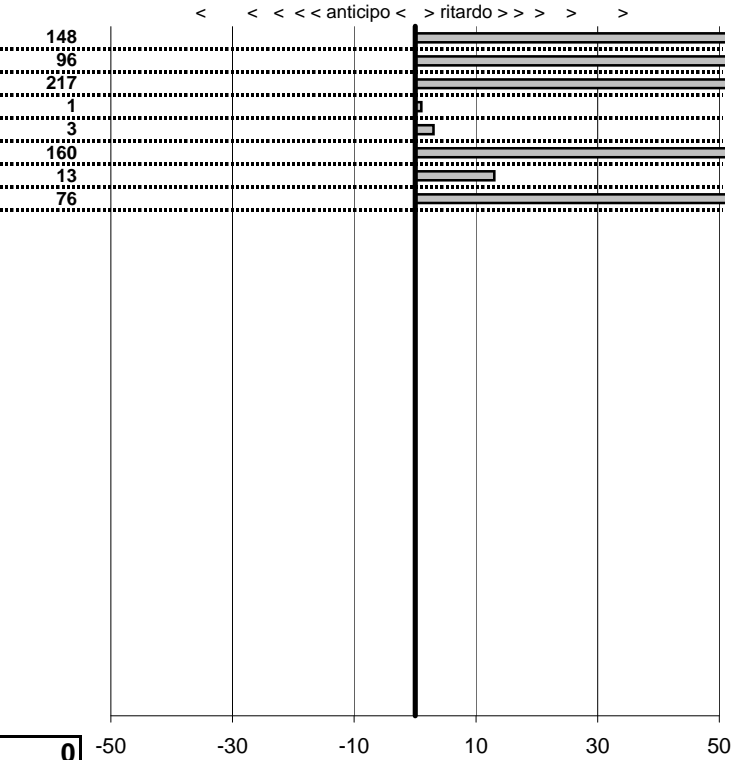

tempi e classifiche disponibili su WWW.cronoviterbo.net

- Cronologi - Penalità - Statistiche -

Egidi Anna
 AR GT Junior

4

8 in classifica

prova	t.imposto	start	stop	t.netto
PC1-Montoro-1	0:00:12,00	00:00:00,00	00:00:13,48	0:00:13,48
PC2-Montoro-2	0:00:14,00	00:00:00,00	00:00:14,96	0:00:14,96
PC3-Narni-1	0:00:09,00	00:00:00,00	00:00:11,17	0:00:11,17
PC4-Narni-2	0:00:12,00	00:00:00,00	00:00:12,01	0:00:12,01
PC5-S.Gemini-1	0:00:08,00	00:00:00,00	00:00:08,03	0:00:08,03
PC6-S.Gemini-2	0:00:08,00	00:00:00,00	00:00:09,60	0:00:09,60
PC7-S.Gemini-3	0:00:12,00	00:00:00,00	00:00:12,13	0:00:12,13
PC8-Collicello-1	0:09:00,00	12:03:54,56	12:12:55,32	0:09:00,76