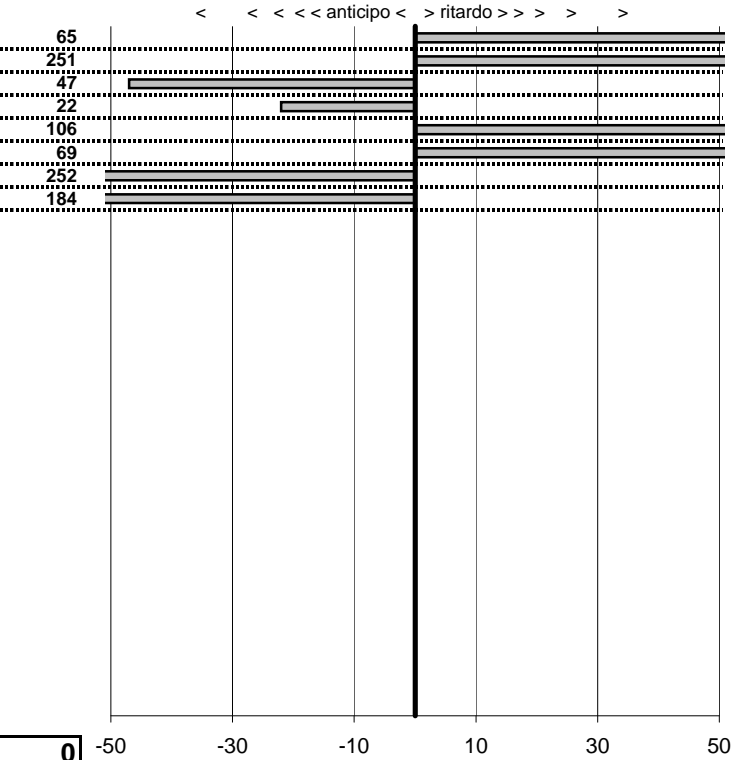

tempi e classifiche disponibili su WWW.cronoviterbo.net

- Cronologi - Penalità - Statistiche -

Flori Cecilia
 VW Maggiolino

23

13 in classifica

prova	t.imposto	start	stop	t.netto
PC1-Montoro-1	0:00:12,00	00:00:00,00	00:00:12,65	0:00:12,65
PC2-Montoro-2	0:00:14,00	00:00:00,00	00:00:16,51	0:00:16,51
PC3-Narni-1	0:00:09,00	00:00:00,00	00:00:08,53	0:00:08,53
PC4-Narni-2	0:00:12,00	00:00:00,00	00:00:11,78	0:00:11,78
PC5-S.Gemini-1	0:00:08,00	00:00:00,00	00:00:09,06	0:00:09,06
PC6-S.Gemini-2	0:00:08,00	00:00:00,00	00:00:08,69	0:00:08,69
PC7-S.Gemini-3	0:00:12,00	00:00:00,00	00:00:09,48	0:00:09,48
PC8-Collicello-1	0:09:00,00	12:06:20,72	12:15:18,88	0:08:58,16