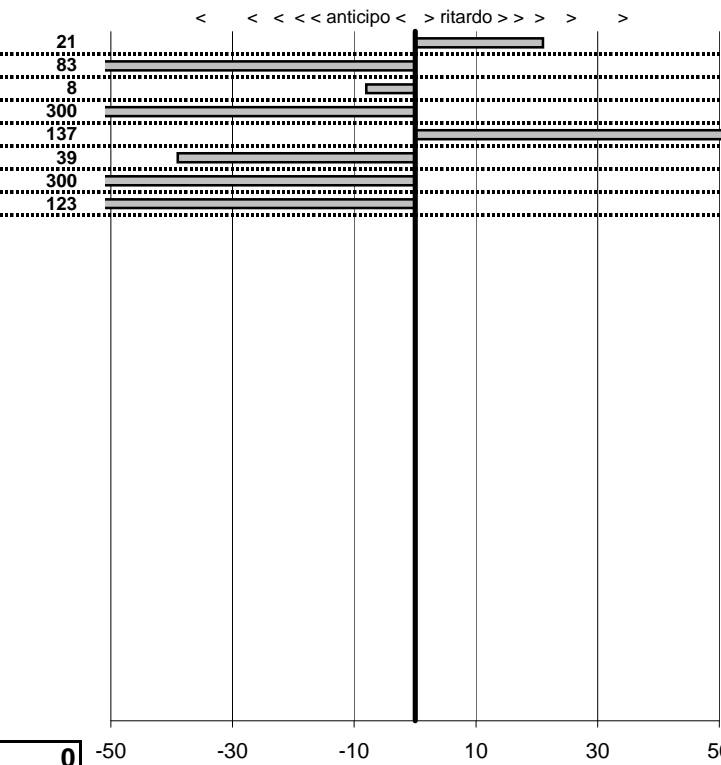

Club Umbro Autove. D'Epoca
Sulle Strade del Gattamelata
Narni 23-24 Maggio 2009

tempi e classifiche disponibili su WWW.cronoviterbo.net

- Cronologi - Penalità - Statistiche -

Marcelli Gabriele
Morgan 4/4 **31**

14 in classifica

prova	t.imposto	start	stop	t.netto
PC1-Montoro-1	0:00:12,00	00:00:00,00	00:00:12,21	0:00:12,21
PC2-Montoro-2	0:00:14,00	00:00:00,00	00:00:13,17	0:00:13,17
PC3-Narni-1	0:00:09,00	00:00:00,00	00:00:08,92	0:00:08,92
PC4-Narni-2	0:00:12,00	00:00:00,00	00:00:07,01	0:00:07,01
PC5-S.Gemini-1	0:00:08,00	00:00:00,00	00:00:09,37	0:00:09,37
PC6-S.Gemini-2	0:00:08,00	00:00:00,00	00:00:07,61	0:00:07,61
PC7-S.Gemini-3	0:00:12,00	00:00:00,00	00:00:06,69	0:00:06,69
PC8-Collicello-1	0:09:00,00	11:58:21,43	12:07:20,20	0:08:58,77

SOMMA PENALITA' 1.011
MEDIA PENALITA' 126,4

ALTRE PENALITA' 0
TOTALE PENALITA' 1.011

Elaborazione dati a cura di CRONOVITERBO