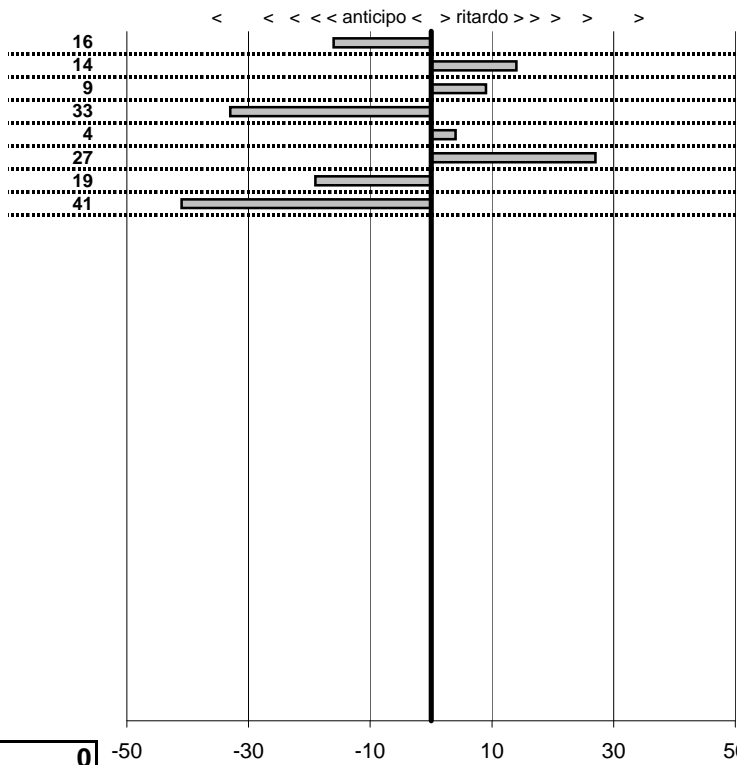

tempi e classifiche disponibili su WWW.cronoviterbo.net

- Cronologi - Penalità - Statistiche -

Buzzerio Giorgio
 Lancia Fulvia II Serie

20

3 in classifica

prova	t.imposto	start	stop	t.netto
PC1-Montoro-1	0:00:12,00	00:00:00,00	00:00:11,84	0:00:11,84
PC2-Montoro-2	0:00:14,00	00:00:00,00	00:00:14,14	0:00:14,14
PC3-Narni-1	0:00:09,00	00:00:00,00	00:00:09,09	0:00:09,09
PC4-Narni-2	0:00:12,00	00:00:00,00	00:00:11,67	0:00:11,67
PC5-S.Gemini-1	0:00:08,00	00:00:00,00	00:00:08,04	0:00:08,04
PC6-S.Gemini-2	0:00:08,00	00:00:00,00	00:00:08,27	0:00:08,27
PC7-S.Gemini-3	0:00:12,00	00:00:00,00	00:00:11,81	0:00:11,81
PC8-Collicello-1	0:09:00,00	12:00:15,82	12:09:15,41	0:08:59,59