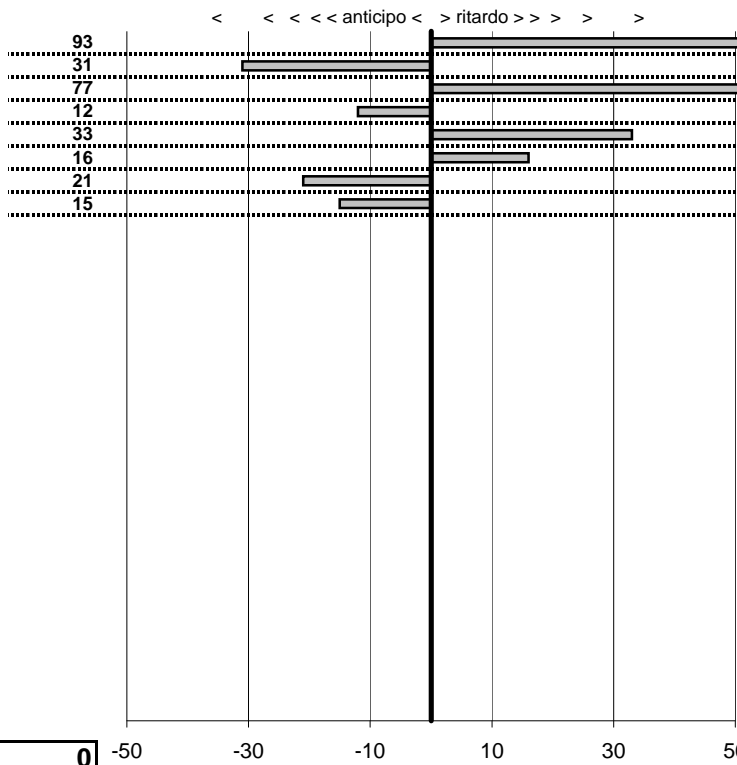

tempi e classifiche disponibili su WWW.cronoviterbo.net

- Cronologi - Penalità - Statistiche -

Begliomini Alessandro
 Lancia B24 Spider

15

5 in classifica

prova	t.imposto	start	stop	t.netto
PC1-Montoro-1	0:00:12,00	00:00:00,00	00:00:12,93	0:00:12,93
PC2-Montoro-2	0:00:14,00	00:00:00,00	00:00:13,69	0:00:13,69
PC3-Narni-1	0:00:09,00	00:00:00,00	00:00:09,77	0:00:09,77
PC4-Narni-2	0:00:12,00	00:00:00,00	00:00:11,88	0:00:11,88
PC5-S.Gemini-1	0:00:08,00	00:00:00,00	00:00:08,33	0:00:08,33
PC6-S.Gemini-2	0:00:08,00	00:00:00,00	00:00:08,16	0:00:08,16
PC7-S.Gemini-3	0:00:12,00	00:00:00,00	00:00:11,79	0:00:11,79
PC8-Collicello-1	0:09:00,00	12:06:45,94	12:15:45,79	0:08:59,85