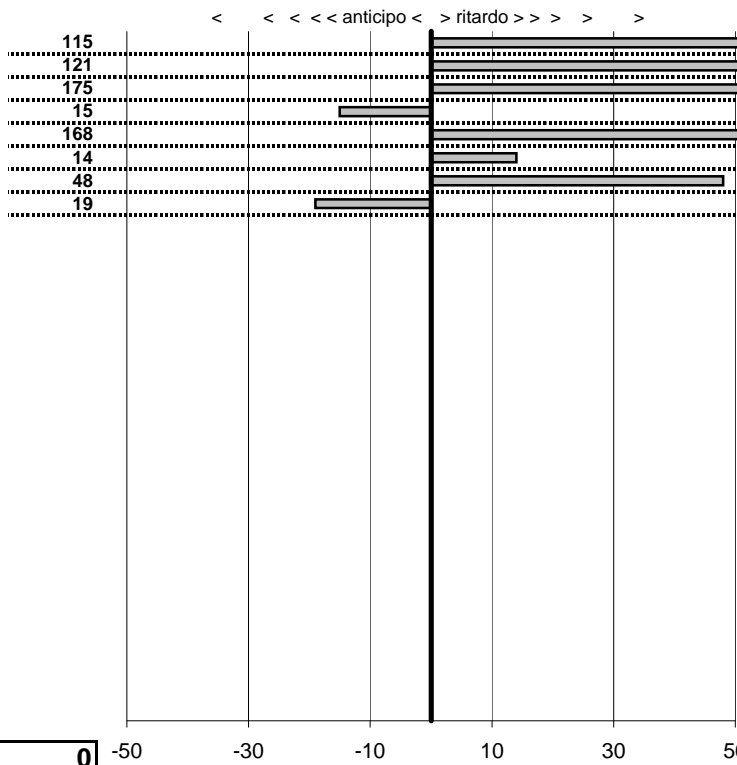

tempi e classifiche disponibili su WWW.cronoviterbo.net

- Cronologi - Penalità - Statistiche -

Mariani Paolo
 Porsche 911 T

25

7 in classifica

prova	t.imposto	start	stop	t.netto
PC1-Montoro-1	0:00:12,00	00:00:00,00	00:00:13,15	0:00:13,15
PC2-Montoro-2	0:00:14,00	00:00:00,00	00:00:15,21	0:00:15,21
PC3-Narni-1	0:00:09,00	00:00:00,00	00:00:10,75	0:00:10,75
PC4-Narni-2	0:00:12,00	00:00:00,00	00:00:11,85	0:00:11,85
PC5-S.Gemini-1	0:00:08,00	00:00:00,00	00:00:09,68	0:00:09,68
PC6-S.Gemini-2	0:00:08,00	00:00:00,00	00:00:08,14	0:00:08,14
PC7-S.Gemini-3	0:00:12,00	00:00:00,00	00:00:12,48	0:00:12,48
PC8-Collicello-1	0:09:00,00	12:10:38,31	12:19:38,12	0:08:59,81