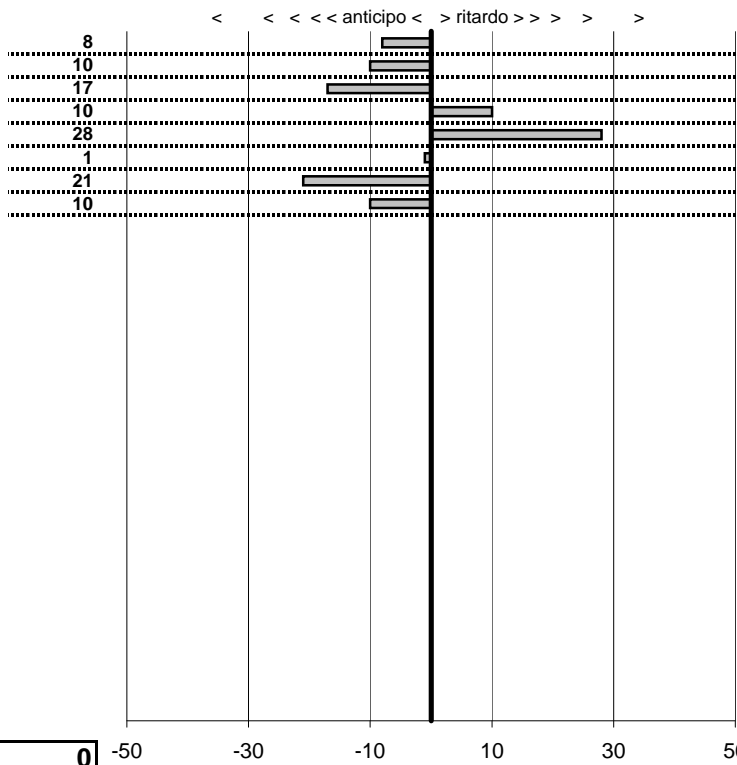

tempi e classifiche disponibili su WWW.cronoviterbo.net

- Cronologi - Penalità - Statistiche -

Cesetti Giorgio
 Morris Minor

21

1 in classifica

prova	t.imposto	start	stop	t.netto
PC1-Montoro-1	0:00:12,00	00:00:00,00	00:00:11,92	0:00:11,92
PC2-Montoro-2	0:00:14,00	00:00:00,00	00:00:13,90	0:00:13,90
PC3-Narni-1	0:00:09,00	00:00:00,00	00:00:08,83	0:00:08,83
PC4-Narni-2	0:00:12,00	00:00:00,00	00:00:12,10	0:00:12,10
PC5-S.Gemini-1	0:00:08,00	00:00:00,00	00:00:08,28	0:00:08,28
PC6-S.Gemini-2	0:00:08,00	00:00:00,00	00:00:07,99	0:00:07,99
PC7-S.Gemini-3	0:00:12,00	00:00:00,00	00:00:11,79	0:00:11,79
PC8-Collicello-1	0:09:00,00	12:00:56,76	12:09:56,66	0:08:59,90