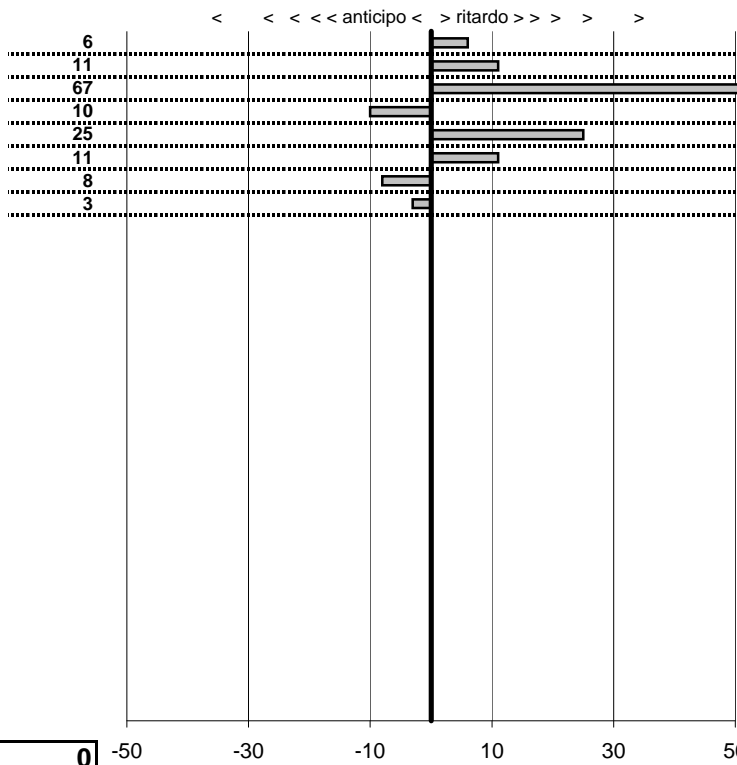

tempi e classifiche disponibili su WWW.cronoviterbo.net

- Cronologi - Penalità - Statistiche -

Carboni Andrea
 MG A **28**

2 in classifica

prova	t.imposto	start	stop	t.netto
PC1-Montoro-1	0:00:12,00	00:00:00,00	00:00:12,06	0:00:12,06
PC2-Montoro-2	0:00:14,00	00:00:00,00	00:00:14,11	0:00:14,11
PC3-Narni-1	0:00:09,00	00:00:00,00	00:00:09,67	0:00:09,67
PC4-Narni-2	0:00:12,00	00:00:00,00	00:00:11,90	0:00:11,90
PC5-S.Gemini-1	0:00:08,00	00:00:00,00	00:00:08,25	0:00:08,25
PC6-S.Gemini-2	0:00:08,00	00:00:00,00	00:00:08,11	0:00:08,11
PC7-S.Gemini-3	0:00:12,00	00:00:00,00	00:00:11,92	0:00:11,92
PC8-Collicello-1	0:09:00,00	12:05:07,03	12:14:07,00	0:08:59,97