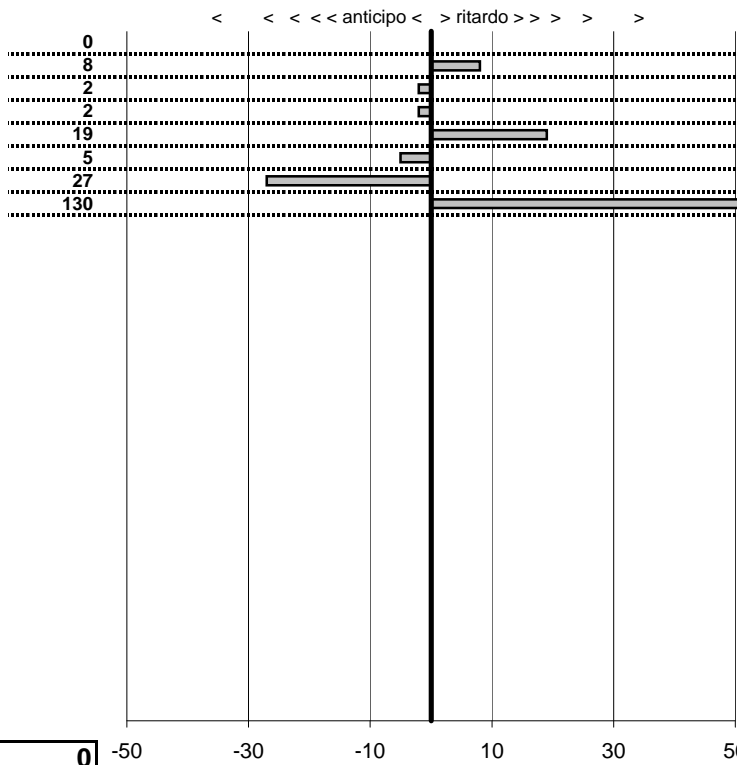

tempi e classifiche disponibili su WWW.cronoviterbo.net

- Cronologi - Penalità - Statistiche -

Natalini Gioacchino **34**
 Lancia Fulvia Coupè

4 in classifica

prova	t.imposto	start	stop	t.netto
PC1-Montoro-1	0:00:12,00	00:00:00,00	00:00:12,00	0:00:12,00
PC2-Montoro-2	0:00:14,00	00:00:00,00	00:00:14,08	0:00:14,08
PC3-Narni-1	0:00:09,00	00:00:00,00	00:00:08,98	0:00:08,98
PC4-Narni-2	0:00:12,00	00:00:00,00	00:00:11,98	0:00:11,98
PC5-S.Gemini-1	0:00:08,00	00:00:00,00	00:00:08,19	0:00:08,19
PC6-S.Gemini-2	0:00:08,00	00:00:00,00	00:00:07,95	0:00:07,95
PC7-S.Gemini-3	0:00:12,00	00:00:00,00	00:00:11,73	0:00:11,73
PC8-Collicello-1	0:09:00,00	12:01:21,36	12:10:22,66	0:09:01,30